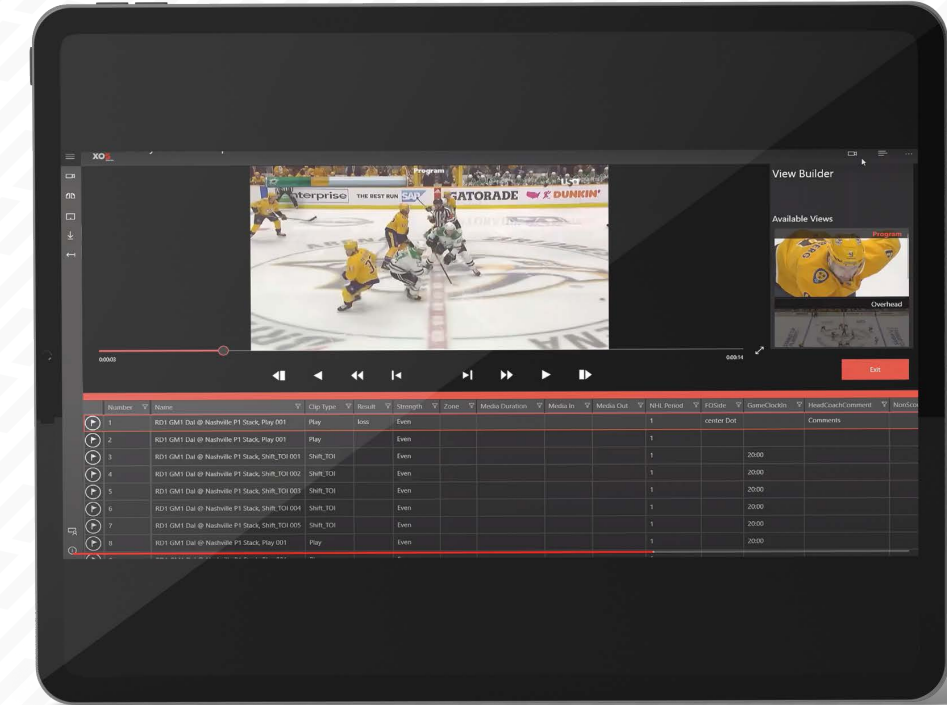

NCAA FOOTBALL EXCHANGE

We created a new video exchange platform to enable teams to manage and share all football video content.

THUNDER BASEBALL MULTI VIEW

Allows users to add additional camera views after a game has been split which benefits NCAA and Minor League baseball & softball workflow.

THUNDER FOOTBALL DATA RESOLVER

Updates to existing workflows to support the NFL's data feeds, including support for additional leagues, cloud hosted databases and other resolver workflow improvements

THUNDER BASEBALL VIEW AT-BAT

Allows all baseball & softball users to jump to view full at-bat from a previously filtered playlist.

THUNDER API FOOTBALL WORKFLOWS

Updated support for additional league, team & game properties provided by the NFL. Updates leverage scouted team properties which provide a better user-viewing experience.