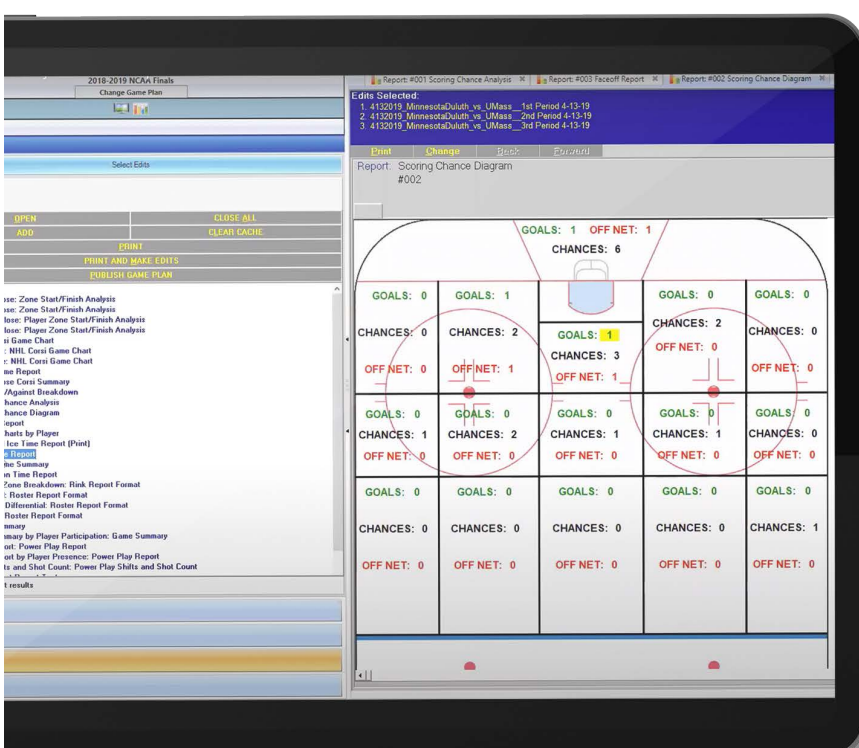

THUNDER FOOTBALL DATA RESOLVER

Updates to existing workflows to support the NFL's data feeds, including support for additional leagues, cloud hosted databases and other resolver workflow improvements

THUNDER BASEBALL VIEW AT-BAT

Allows all baseball & softball users to jump to view full at-bat from a previously filtered playlist.

THUNDER API FOOTBALL WORKFLOWS

Updated support for additional league, team & game properties provided by the NFL. Updates leverage scouted team properties which provide a better user-viewing experience.